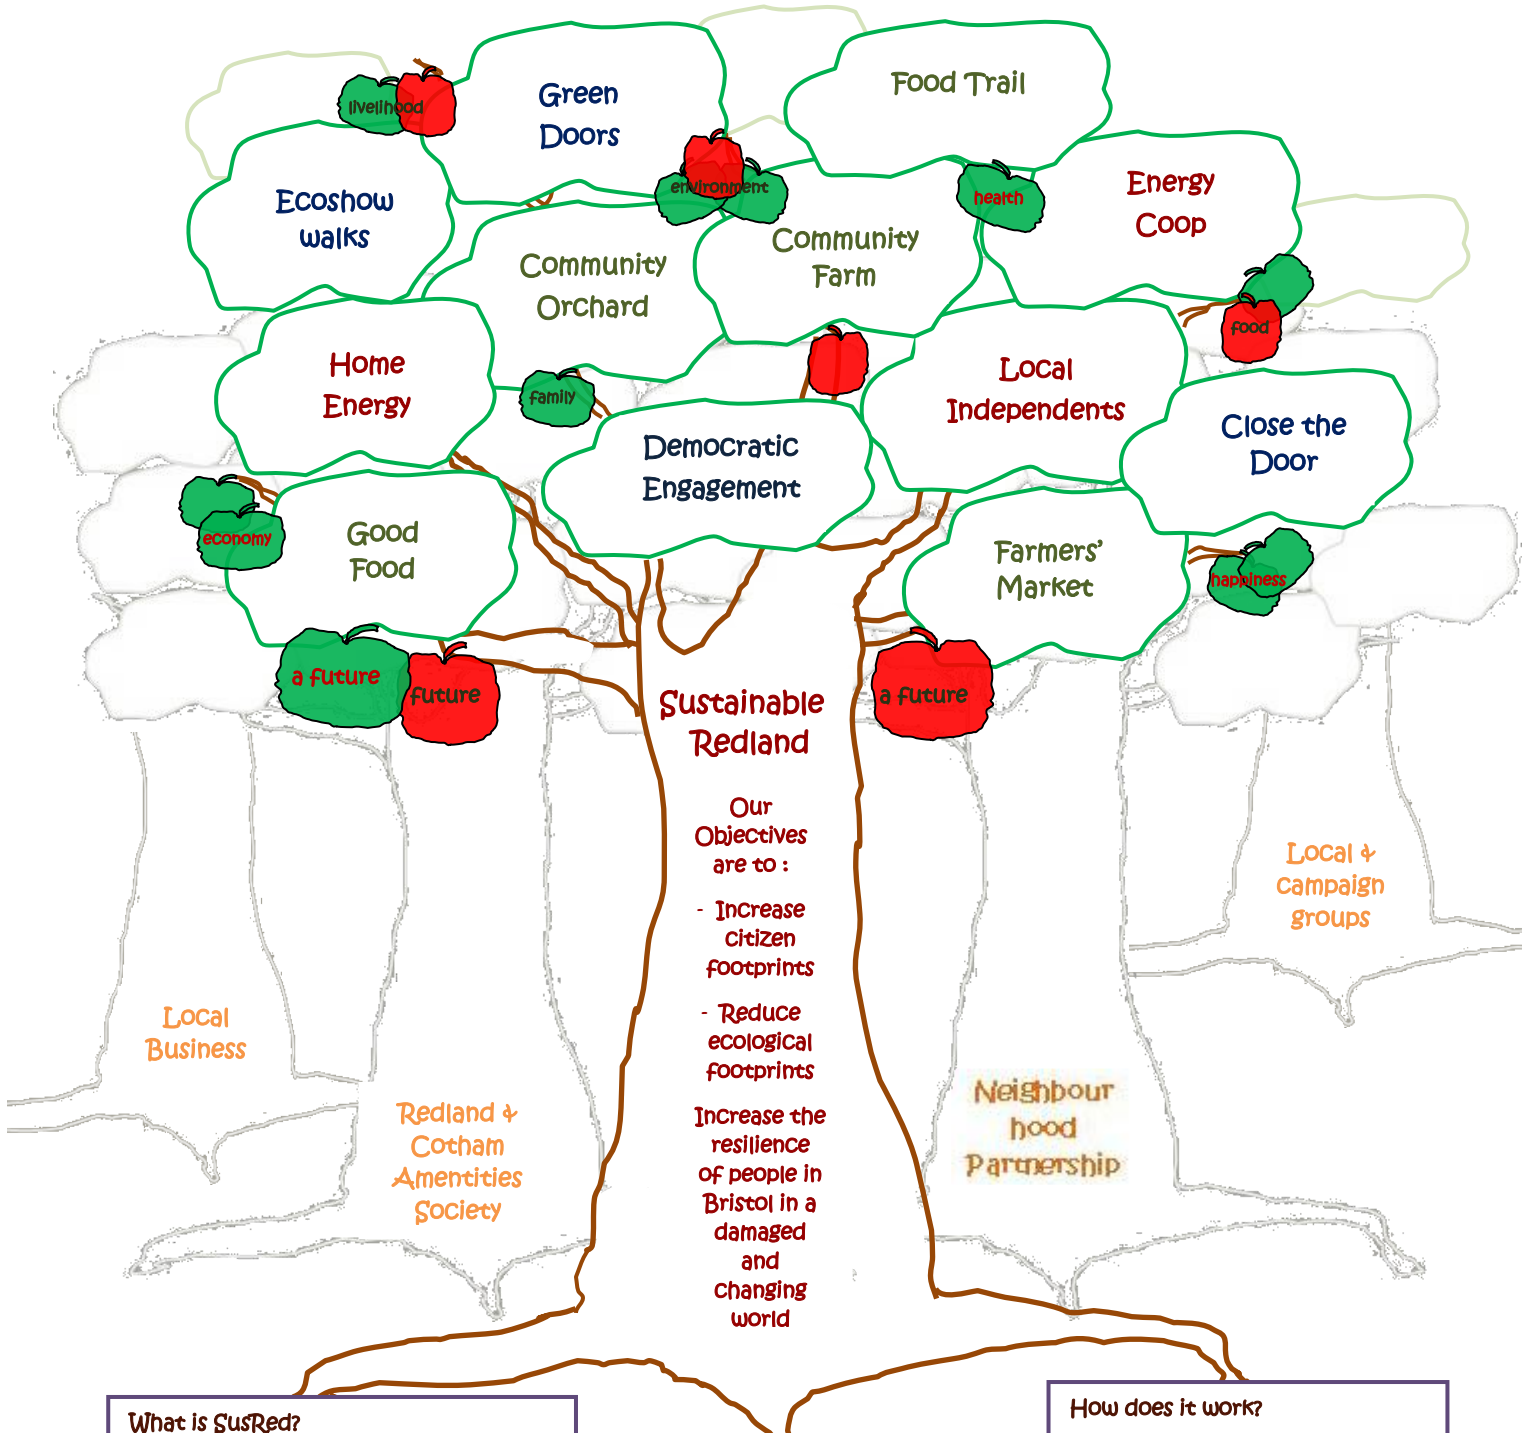

# Sustainable Redland

## What is SusRed?

- A Transition Initiative
- A community group since 2006
- Founder & Chair: Hamish Willis
- Treasurer & Website: Angela Raffle
- Whiteladies Farmers' Market: Robin Haward
- Secretary: Nancy Kidner
- + many more...